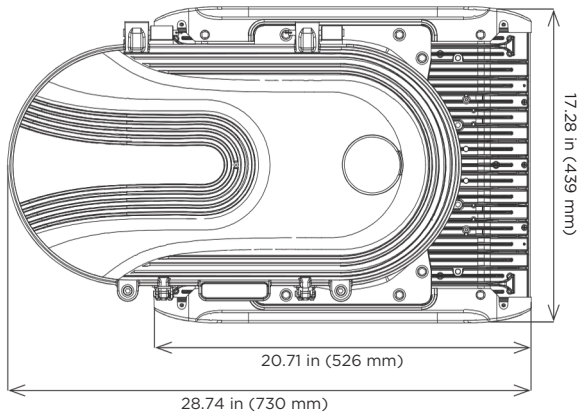

- UL 1598 Suitable for Wet Locations
- CE
- IP66
- ROHS

Specifications

Construction	High-strength, marine grade die-cast aluminum
Finish	Weather-resistant powder coat Marine grade stainless steel 960W, up to 130,000 lumens
Hardware	grade stainless steel 960W, up to 130,000 lumens
Light source	CCT: Super cool white (5700K), cool white (5000K), neutral white (4000K)
Lens	UV-resistant, polycarbonate lens Field rotatable optics (0 - 350° rotation) 120 - 277V or 277 - 480V, 50/60 Hz > 0.9
Power source	at 277V < 15%
Power factor	
THD	
Ambient operating temperature	-30°C to +50°C
Mounting	+/- 5° tilt, fits mast arm 1.65 - 2.375 inch (42 - 60 mm OD)
Operating lifetime	L80 > 100,000 hours per TM-21
Fixture weight	960W model - 69 lb (31.5 kg)
Dimensions	28.7 in (730 mm) x 17.3 in (439 mm) x 11 in (283 mm)
Vibration	ANSI C136.31 3G
Salt Spray	1000 hrs per ASTM B117
Warranty	5 years

For IES files, see website or contact factory

Soar™ Series

High Mast LED

PHOENIX
DURABILITY X DESIGN™

Dimensions

Ordering Information

Example: SOA-960W-D-LX-277-480-40K

Series	Wattage	Dimming	Optic	Voltage	CCT
SOA	960W	D ²	LZ	120-277	40K 1
			LV	277-480 1	50K
			LX 1		57K