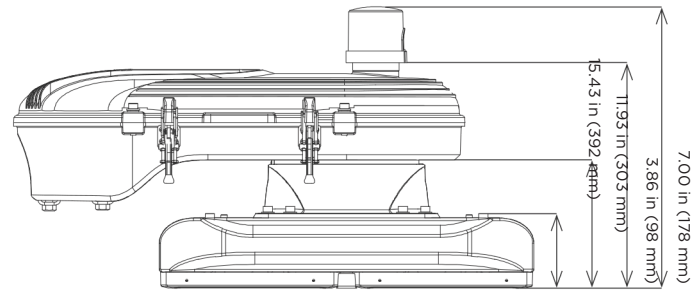

- UL 1598 Suitable for Wet Locations
- CE
- IP66
- ROHS

Specifications

Construction	High-strength, marine grade die-cast aluminum
Finish	Weather-resistant powder coat Marine grade stainless steel 960W, up to 130,000 lumens
Hardware	grade stainless steel 960W, up to 130,000 lumens
Light source	CCT: Super cool white (5700K), cool white (5000K), neutral white (4000K)
Lens	UV-resistant, polycarbonate lens Field rotatable optics (0 - 350° rotation) 120 - 277V or 277 - 480V, 50/60 Hz > 0.9
Power source	at 277V < 15%
Power factor	
THD	
Ambient operating temperature	-30°C to +50°C
Mounting	+/- 5° tilt, fits mast arm 1.65 - 2.375 inch (42 - 60 mm OD)
Operating lifetime	L80 > 100,000 hours per TM-21
Fixture weight	960W model - 69 lb (31.5 kg)
Dimensions	28.7 in (730 mm) x 17.3 in (439 mm) x 11 in (283 mm)
Vibration	ANSI C136.31 3G
Salt Spray	1000 hrs per ASTM B117
Warranty	5 years

For IES files, see website or contact factory

Soar™ Series

High Mast LED

PHOENIX
DURABILITY X DESIGN™

Dimensions

Ordering Information

Example: SOA-960W-D-LX-277-480-40K

Series	Wattage	Dimming	Optic	Voltage	CCT
SOA	960W	D ²	LZ	120-277	40K 1
			LV	277-480 1	50K
			LX 1		57K